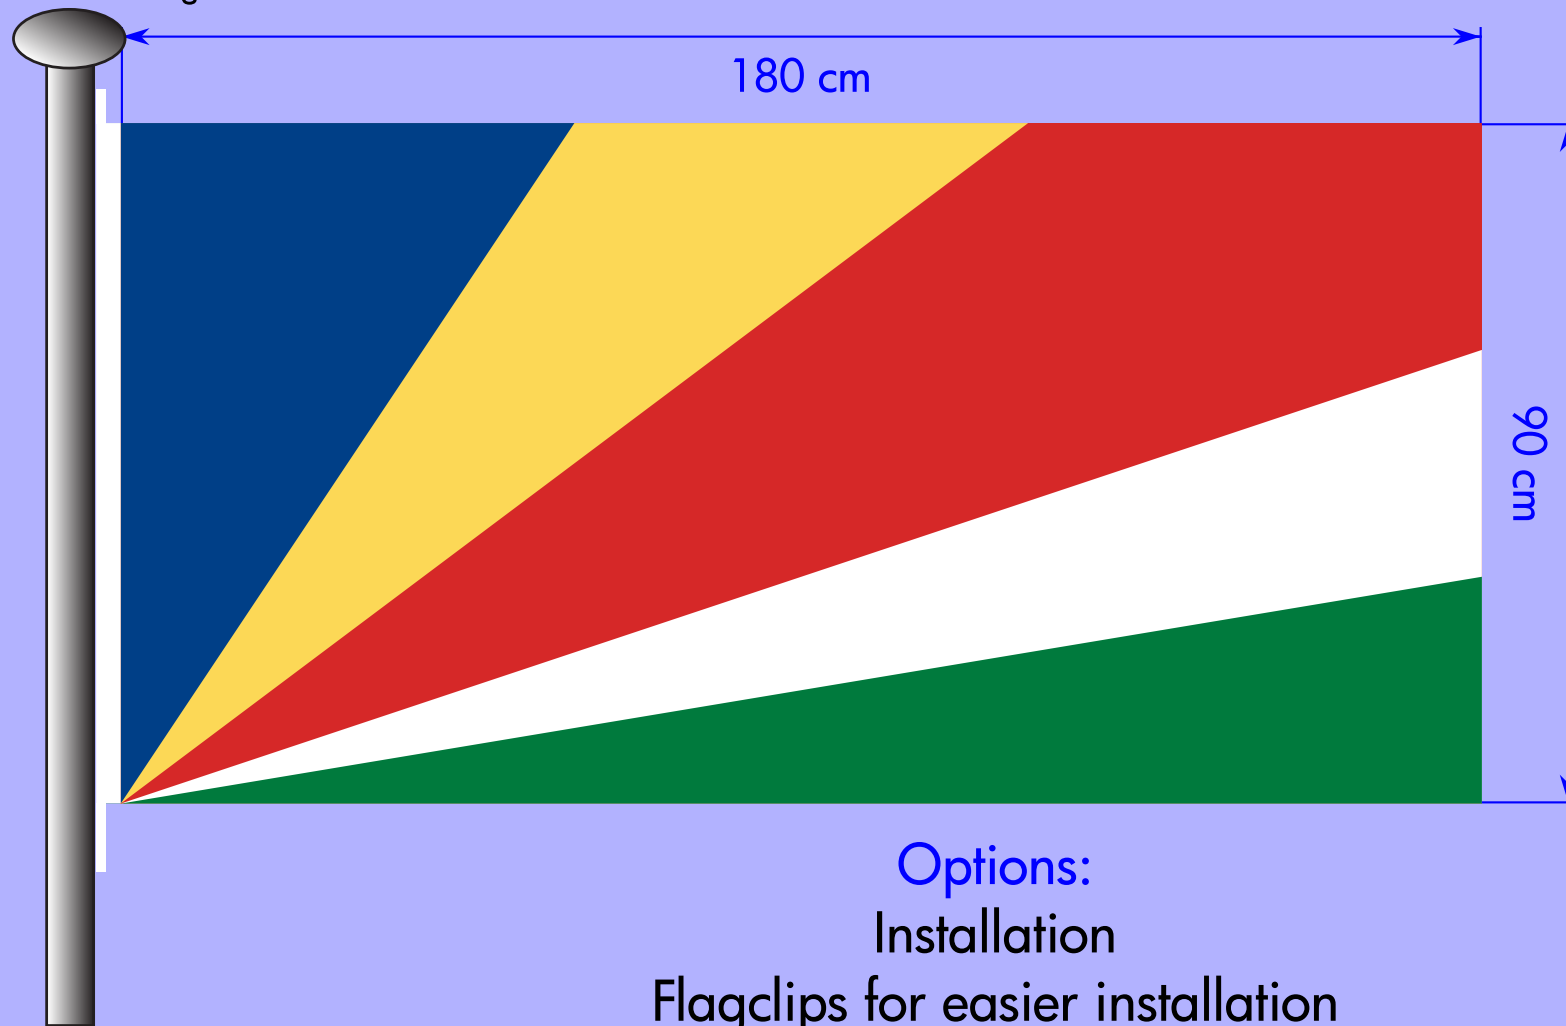

National Seychelles

180 cm x 90 cm National Flag: FN1809ScN

Knitted Polyester for strength
130 GSM thickness for longer life
Double folded & double sewn hems for durability
Screen printed for stronger colour on reverse side

Options:

Installation

Flagclips for easier installation

Various permanent & portable pole systems

040 TOP FLAG
040 867 3524