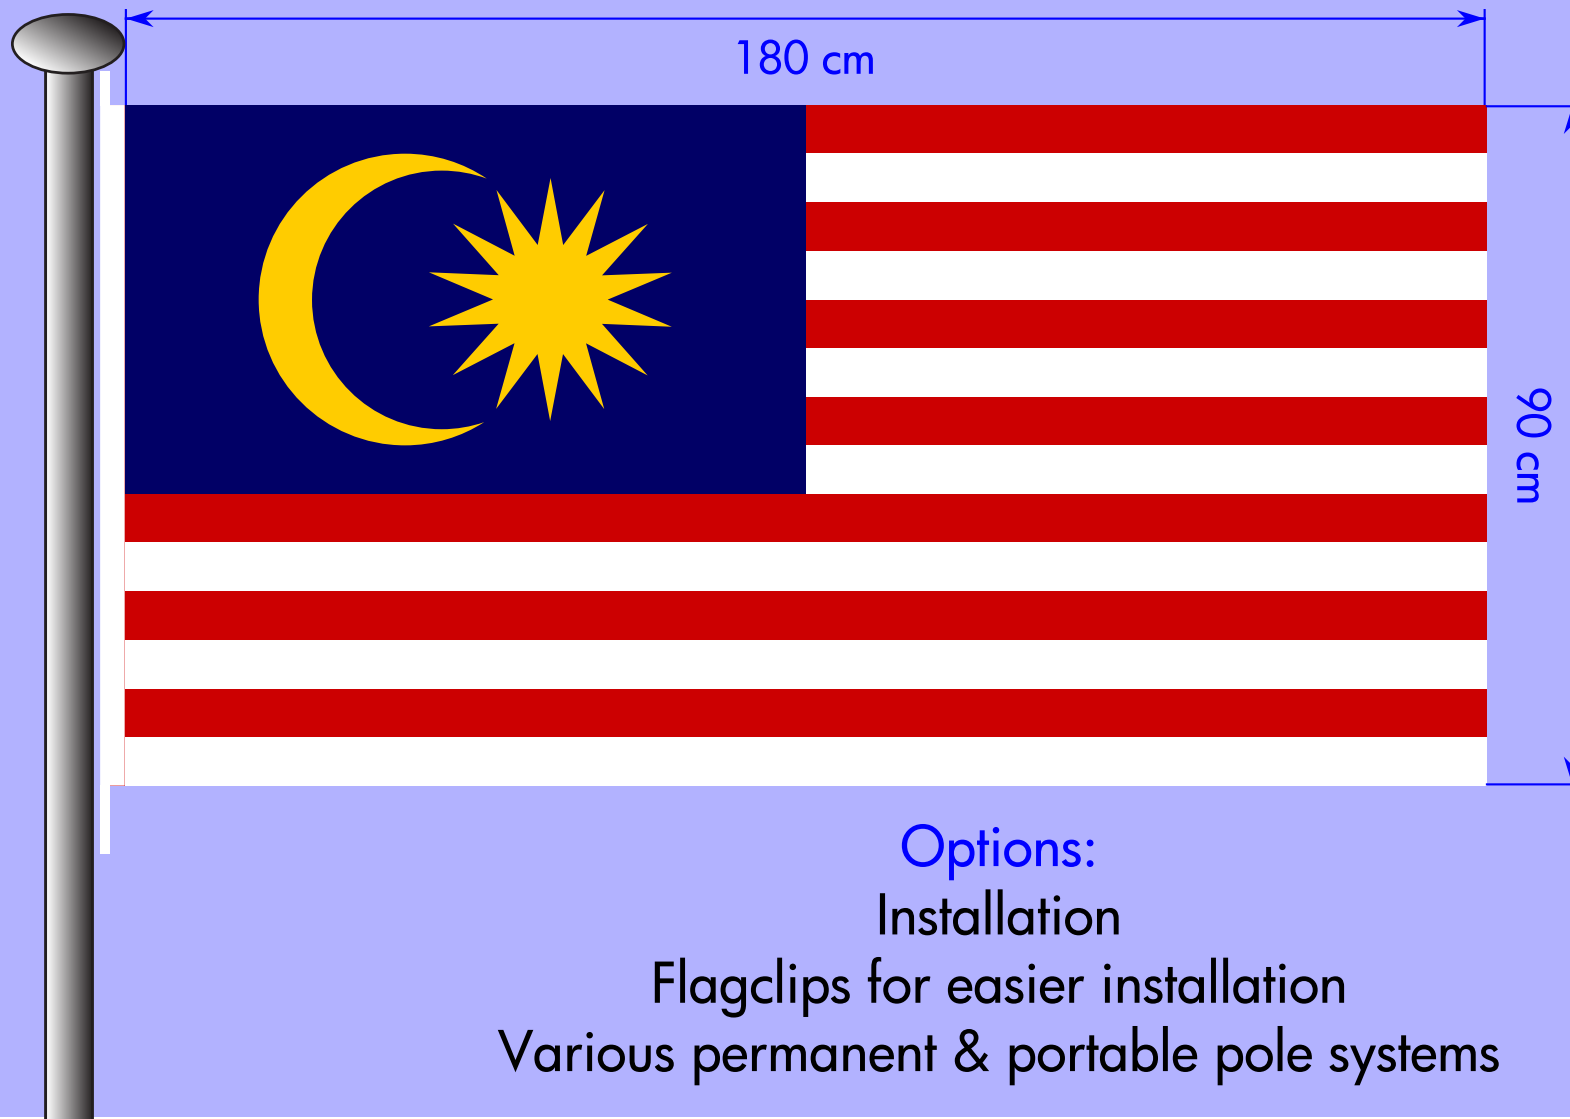

National  
Malaysia

180 cm x 90 cm National Flag: FN1809MYN

Options:

Installation

Flagclips for easier installation

Various permanent & portable pole systems

040 TOP FLAG  
040 867 3524